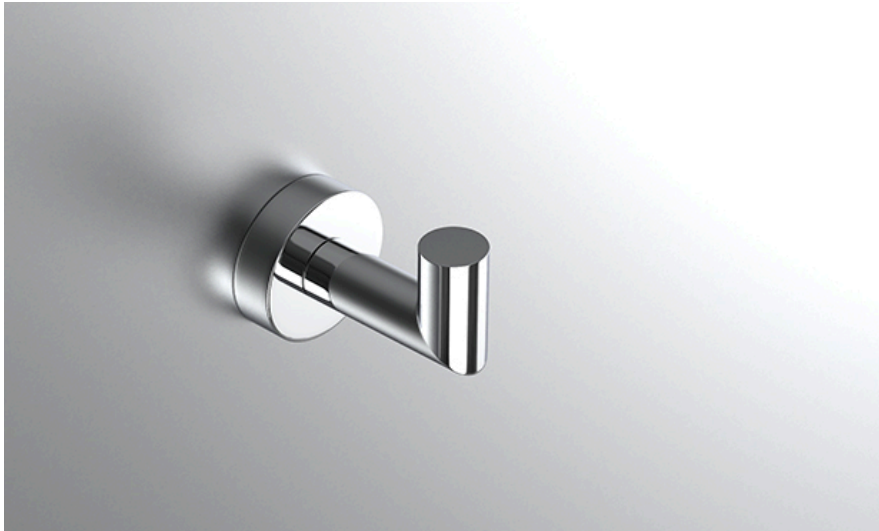

neelnox

LET
THERE
BE **DESIGN.**

FEATURES

- Premium 304 Grade Stainless Steel
- Solid Mount Construction
- Concealed Installation Hardware
- State of the art wall anchors included for installation on Dry wall or Tile

COLLECTION FORM MODERNE

ROBE HOOK

Model	Product	Finishes Available
FMD-RHS1	Robe Hook	Multiple finishes available. Over 23 finishes to choose from.

FINISHES			
	Polished (-P)	Antique Copper (-ACOP)	Polished Gold (-PGLD)
	Brushed (-B)	Polished Brass (-PBRS)	Brushed Copper (-BCOP)
	Brushed Gold (-BGLD)	Matte White (-WHT)	Brushed Rose Gold (-BRGD)
	Matte Black (-BLK)	Brushed Modern Bronze (-BMBRZ)	Brushed Black (-BRBLK)
	Oil Rubbed Bronze (-ORB)	Glossy White (-GWHT)	Polished Black (-PBLK)
	Brushed Brass (-BBRS)	Polished Rose Gold (-PRGD)	Antique Nickel (-ANKL)
	Brushed Bronze (-BBRZ)	Unlacquered Brass (-UBRS)	Black Nickel (-NKBL)
	Antique Brass (-ABRS)	Polished Nickel (-PNKL)	